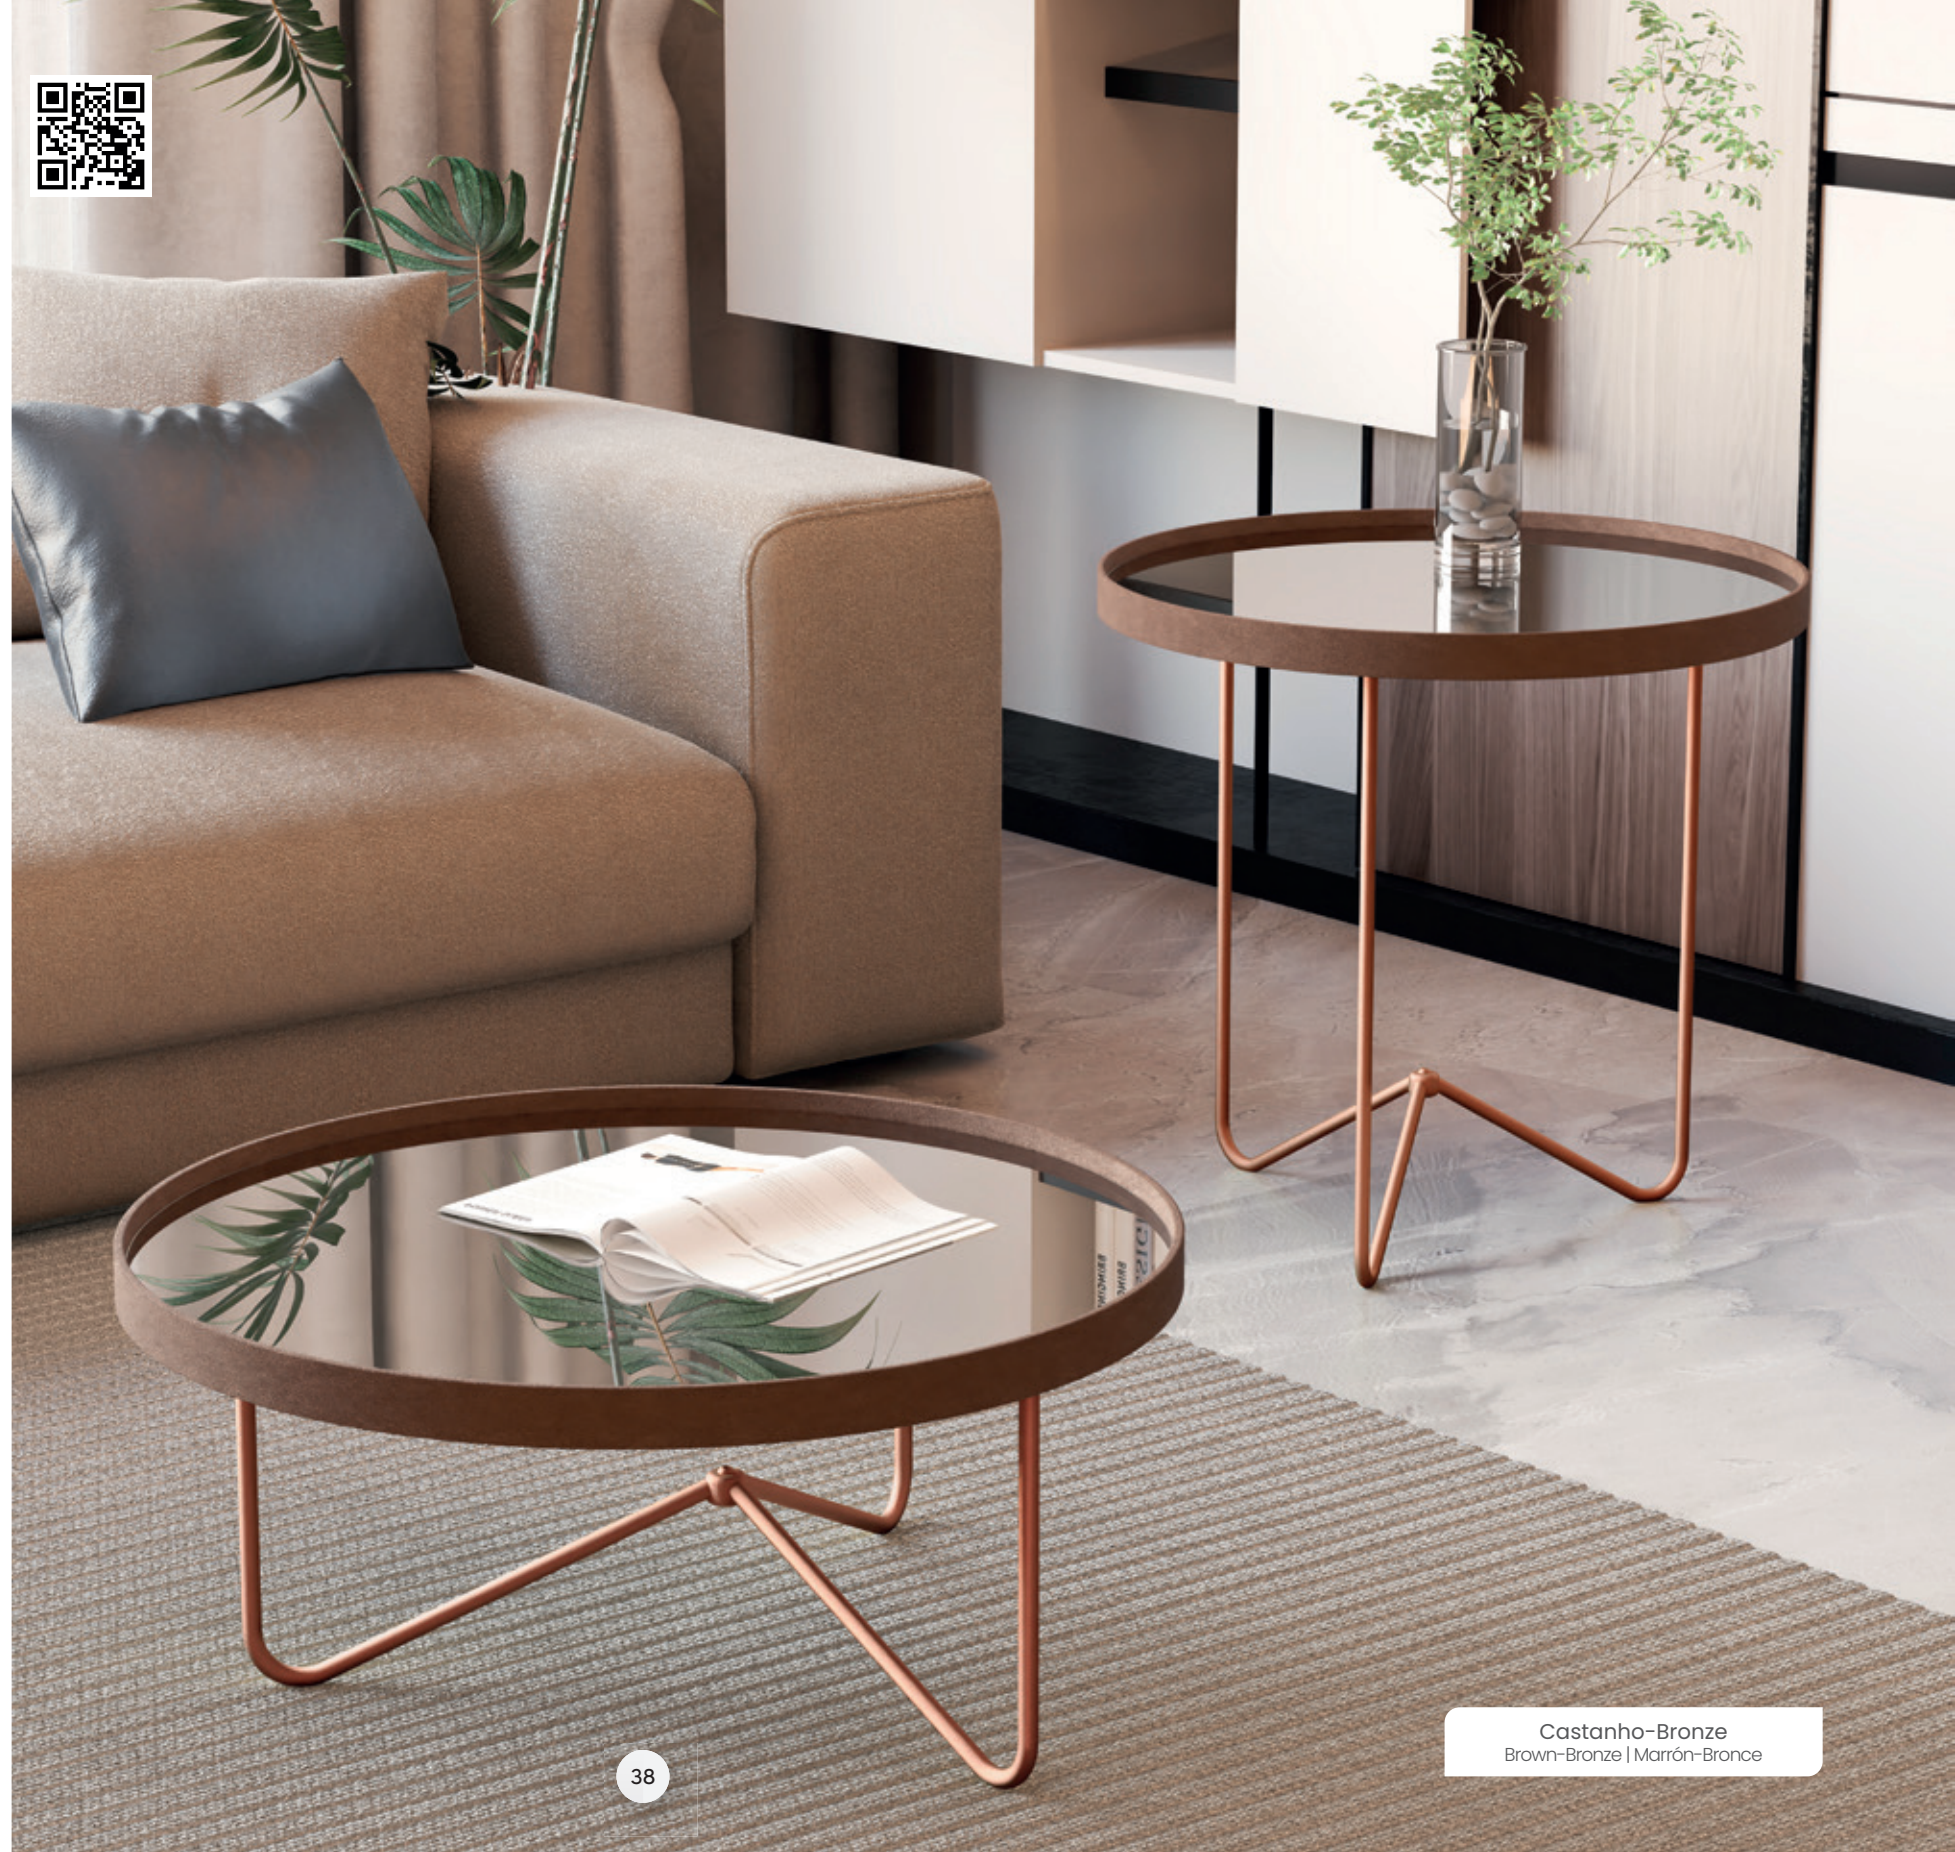

**Castanho**  
Brown | Marrón

**Preto**  
Black | Negro

mesa de centro  
 coffee table | mesa centro  
 mesa lateral  
 side table | mesa apoyo  
**ALAMANDA**

Preto-Preto  
 Black-Black | Negro-Negro

-  Castanho-Dourado  
Brown-Golden | Marrón-Dorado
-  Castanho-Bronze  
Brown-Bronze | Marrón-Bronce
-  Castanho-Preto  
Brown-Black | Marrón-Negro
-  Preto-Dourado  
Black-Golden | Negro-Dorado
-  Preto-Bronze  
Black-Bronze | Negro-Bronce
-  Preto-Preto  
Black-Black | Negro-Negro